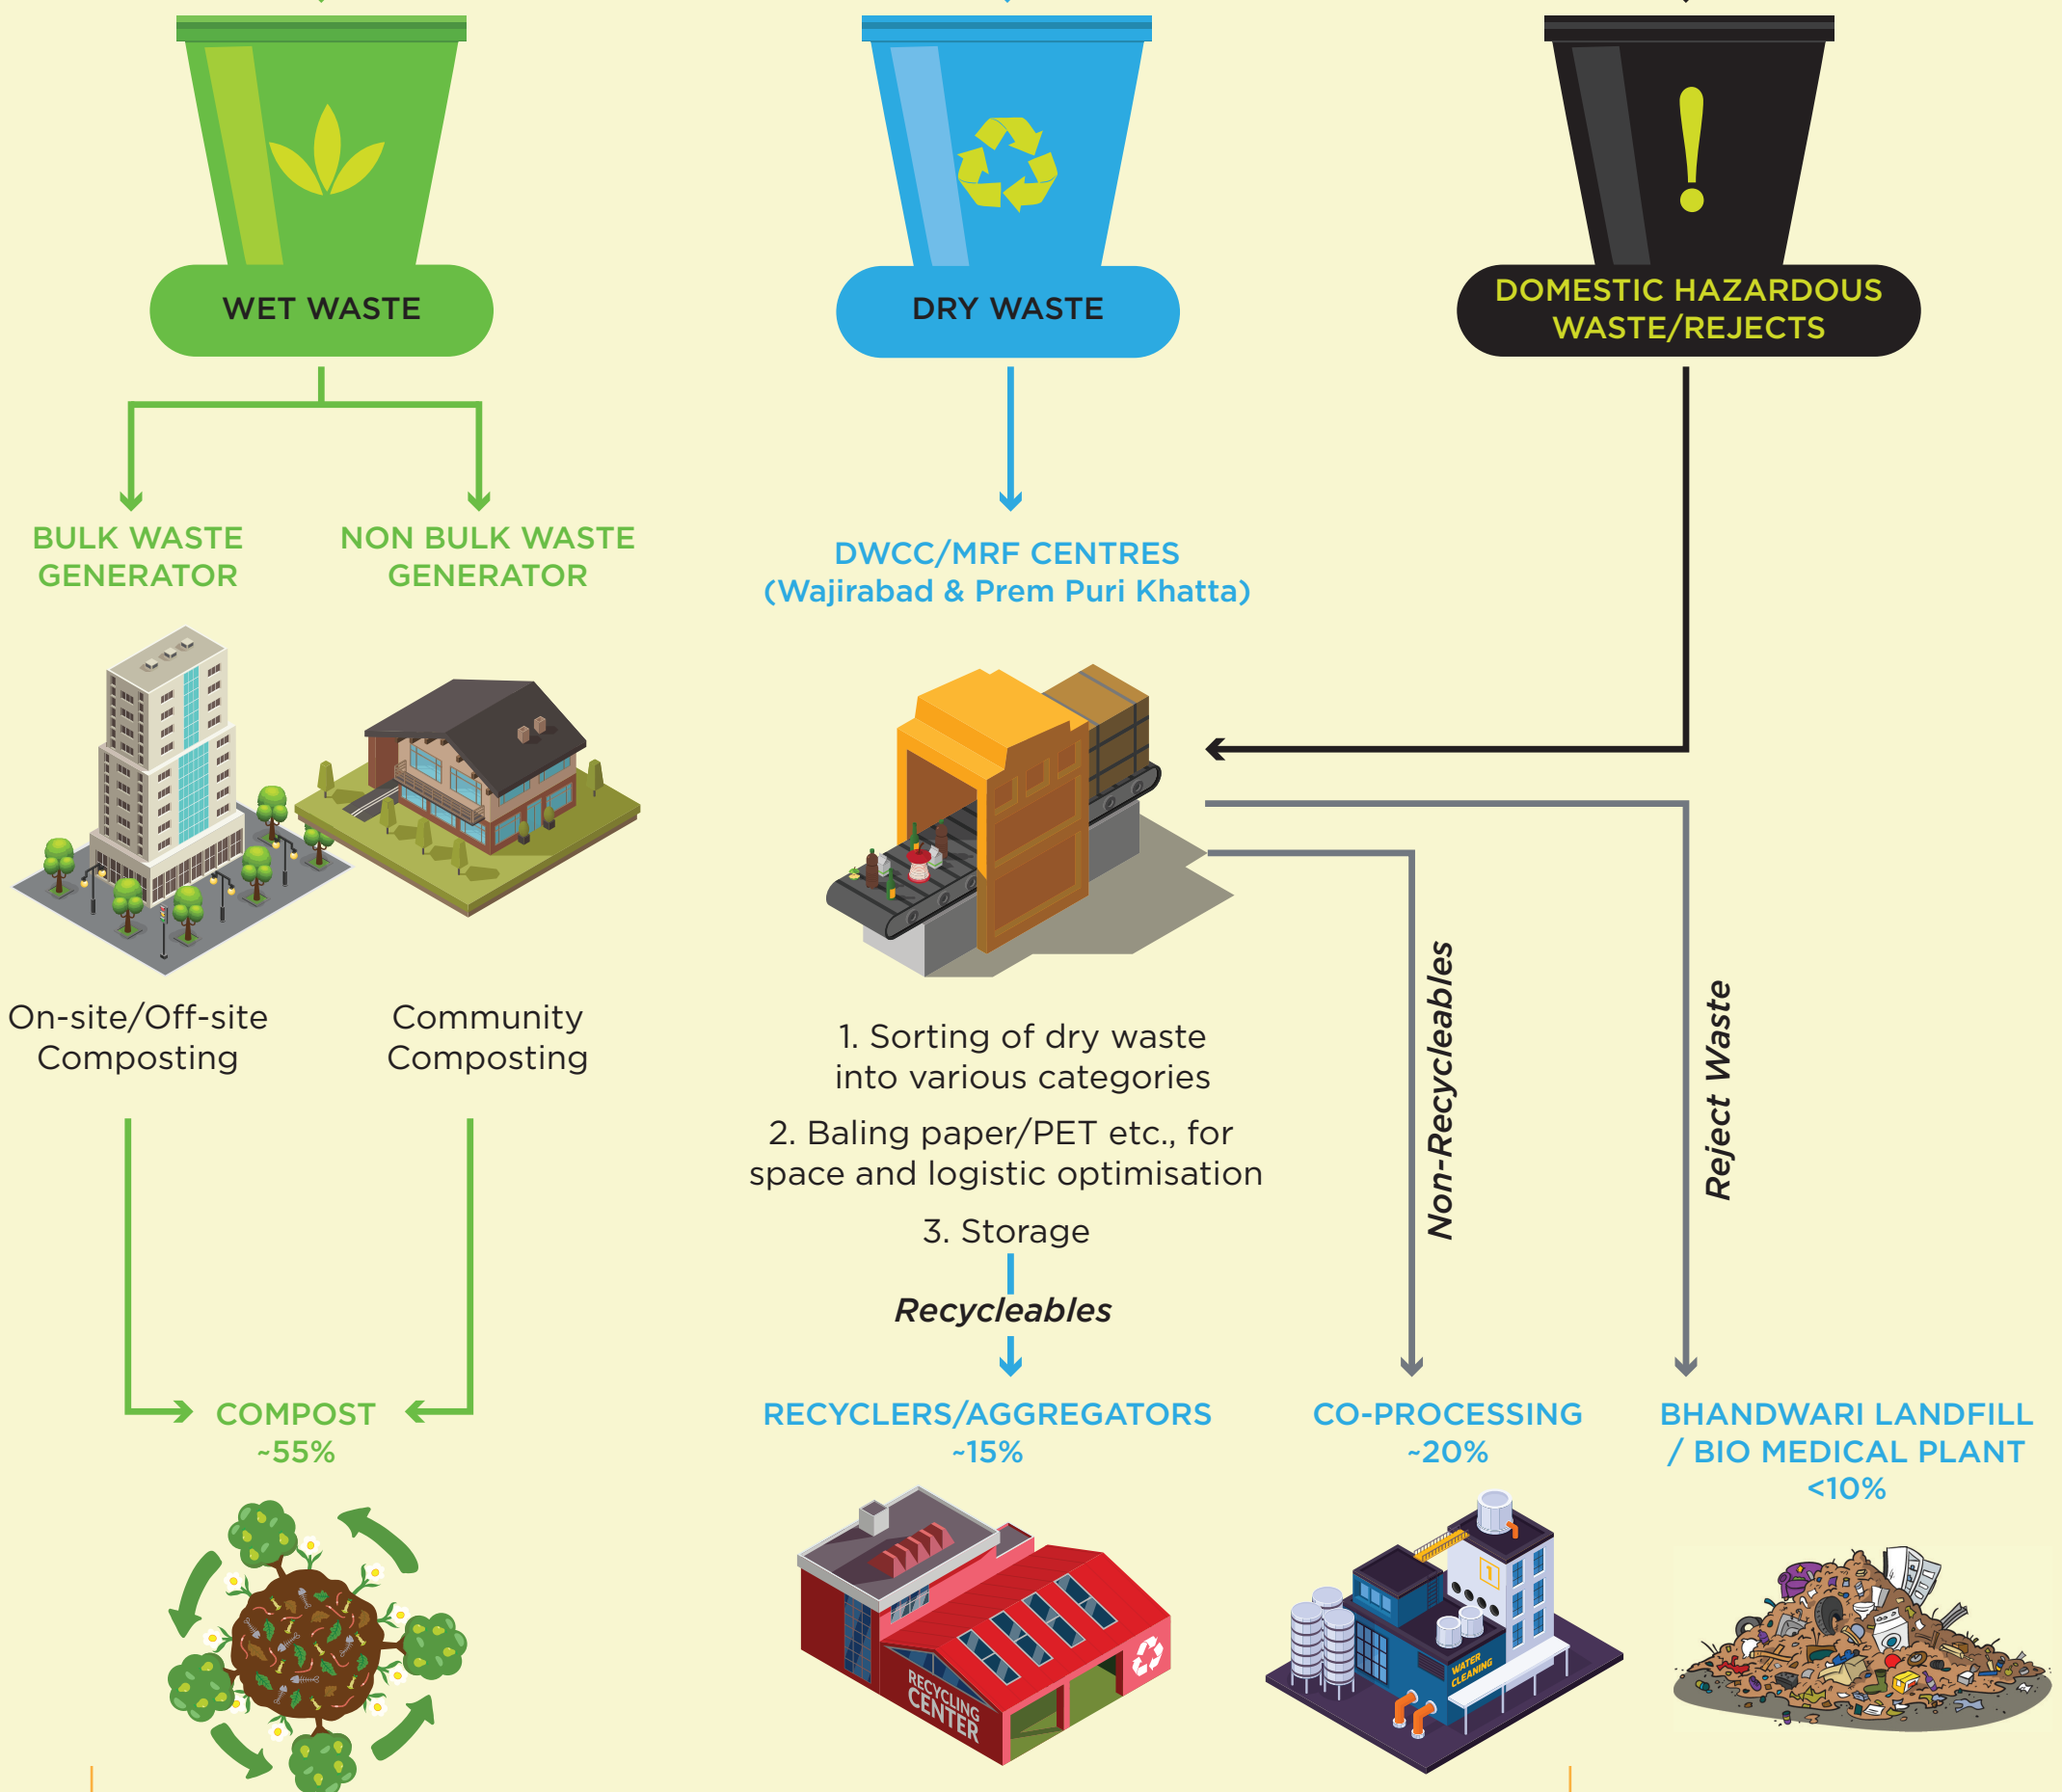

# SUSTAINABLE WASTE MANAGEMENT PILOT PROGRAM

## How to Achieve Zero Landfill?

**RESOURCE RECOVERY: 90%**